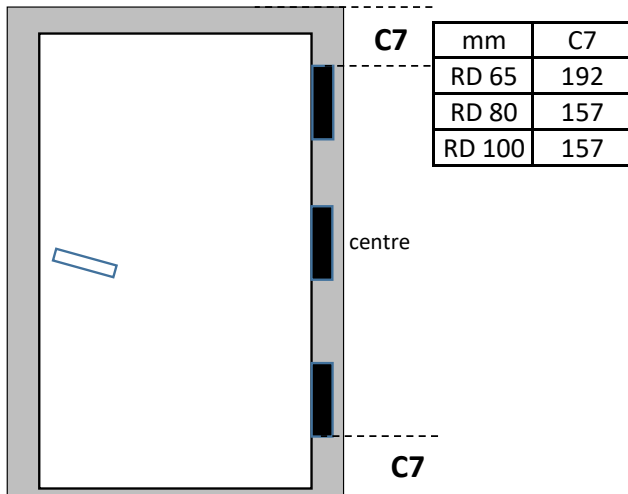

## RD65 & RD80/100 clearances

### Open leaf @90°